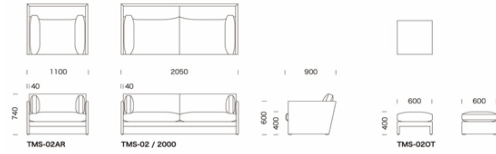

アイテム/Item
シリーズ名/Series Name :

ソファ/Sofa
アスティバ/Astiva

本体/body : 木枠構造/Wooden frame
 スプリング/Inside spring : Sバネ/No sag spring
 背クッション/Back Cushion : ウレタンフォーム、羽毛/Urethan Foam, feather
 座クッション/Seat Cushion : ウレタンフォーム、羽毛/Urethan Foam, feather
 脚/Leg : 硬質ゴム/Plastic Feet

	布/Fabric										革/Leather		
	A	B/COM	C	D	E	F	G	H	I	J	SG	HT/COL	HS
アイテム番号/Item No. : TMS-02/2000													
税込価格/ Retail Price (including tax)	¥469,800	¥528,120	¥554,040	¥582,120	¥611,280	¥639,360	¥667,440	¥695,520	¥724,680	¥752,760	¥977,400	¥1,009,800	¥1,269,000
Sofa													
税抜価格/ Retail Price (not including tax)	¥435,000	¥489,000	¥513,000	¥539,000	¥566,000	¥592,000	¥618,000	¥644,000	¥671,000	¥697,000	¥905,000	¥935,000	¥1,175,000
アイテム番号/Item No. : TMS-02AR													
税込価格/ Retail Price (including tax)	¥292,680	¥330,480	¥357,480	¥385,560	¥413,640	¥441,720	¥470,880	¥498,960	¥527,040	¥555,120	¥629,640	¥652,320	¥834,840
Arm Chair													
税抜価格/ Retail Price (not including tax)	¥271,000	¥306,000	¥331,000	¥357,000	¥383,000	¥409,000	¥436,000	¥462,000	¥488,000	¥514,000	¥583,000	¥604,000	¥773,000
アイテム番号/Item No. : TMS-02OT													
税込価格/ Retail Price (including tax)	¥165,240	¥185,760	¥195,480	¥205,200	¥214,920	¥217,080	¥235,440	¥245,160	¥255,960	¥265,680	¥271,080	¥277,560	¥329,400
Ottoman													
税抜価格/ Retail Price (not including tax)	¥153,000	¥172,000	¥181,000	¥190,000	¥199,000	¥201,000	¥218,000	¥227,000	¥237,000	¥246,000	¥251,000	¥257,000	¥305,000